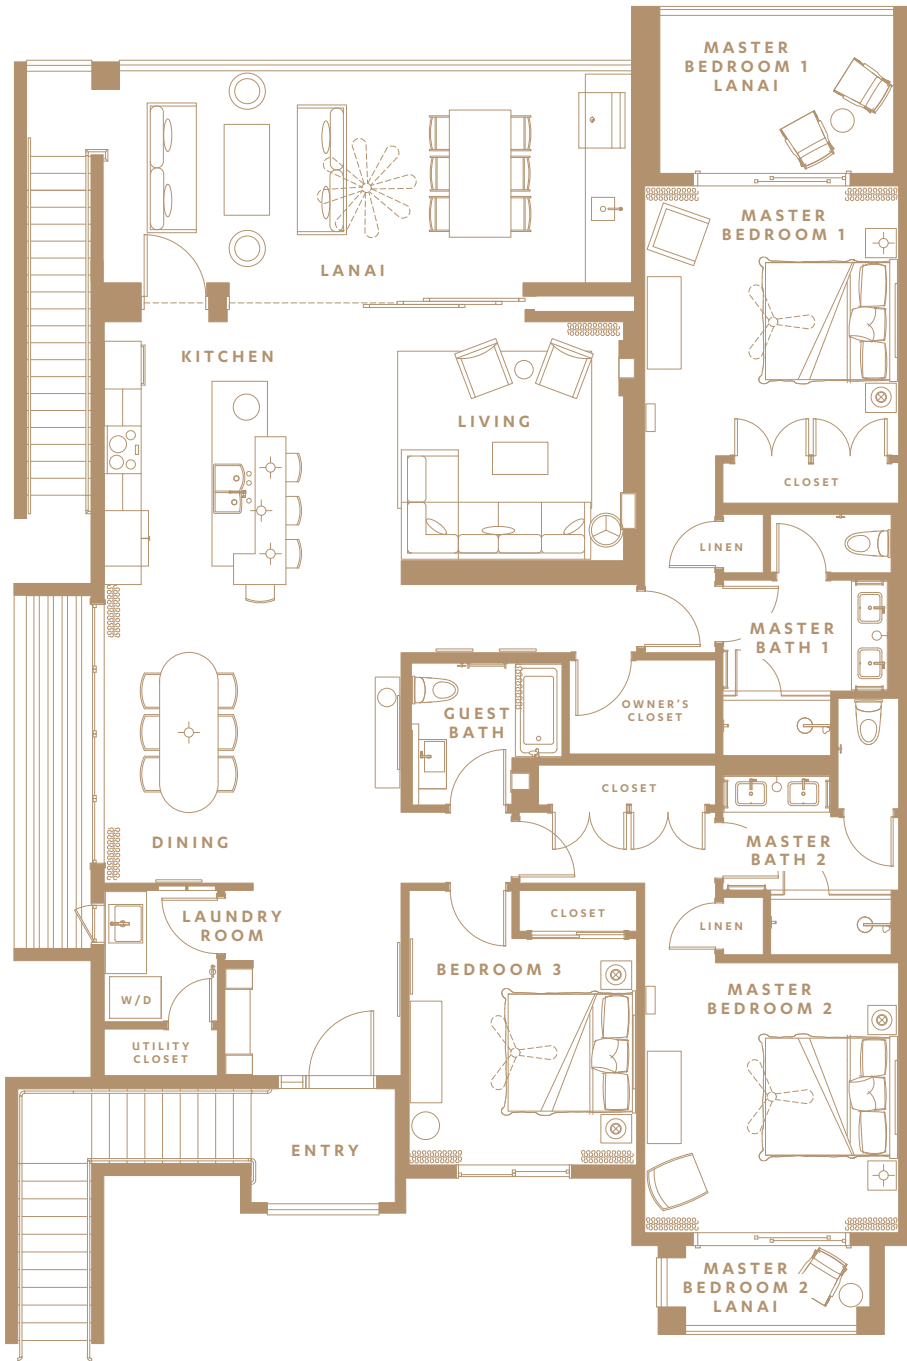

## GARDEN VILLAS

3 | 3  
BED | BATH

INTERIOR  
2,047 SQFT

LANAI  
521 SQFT

GARAGE  
277 SQFT

TOTAL  
2,893 SQFT

SECOND LEVEL

SECOND LEVEL

FLOORPLAN